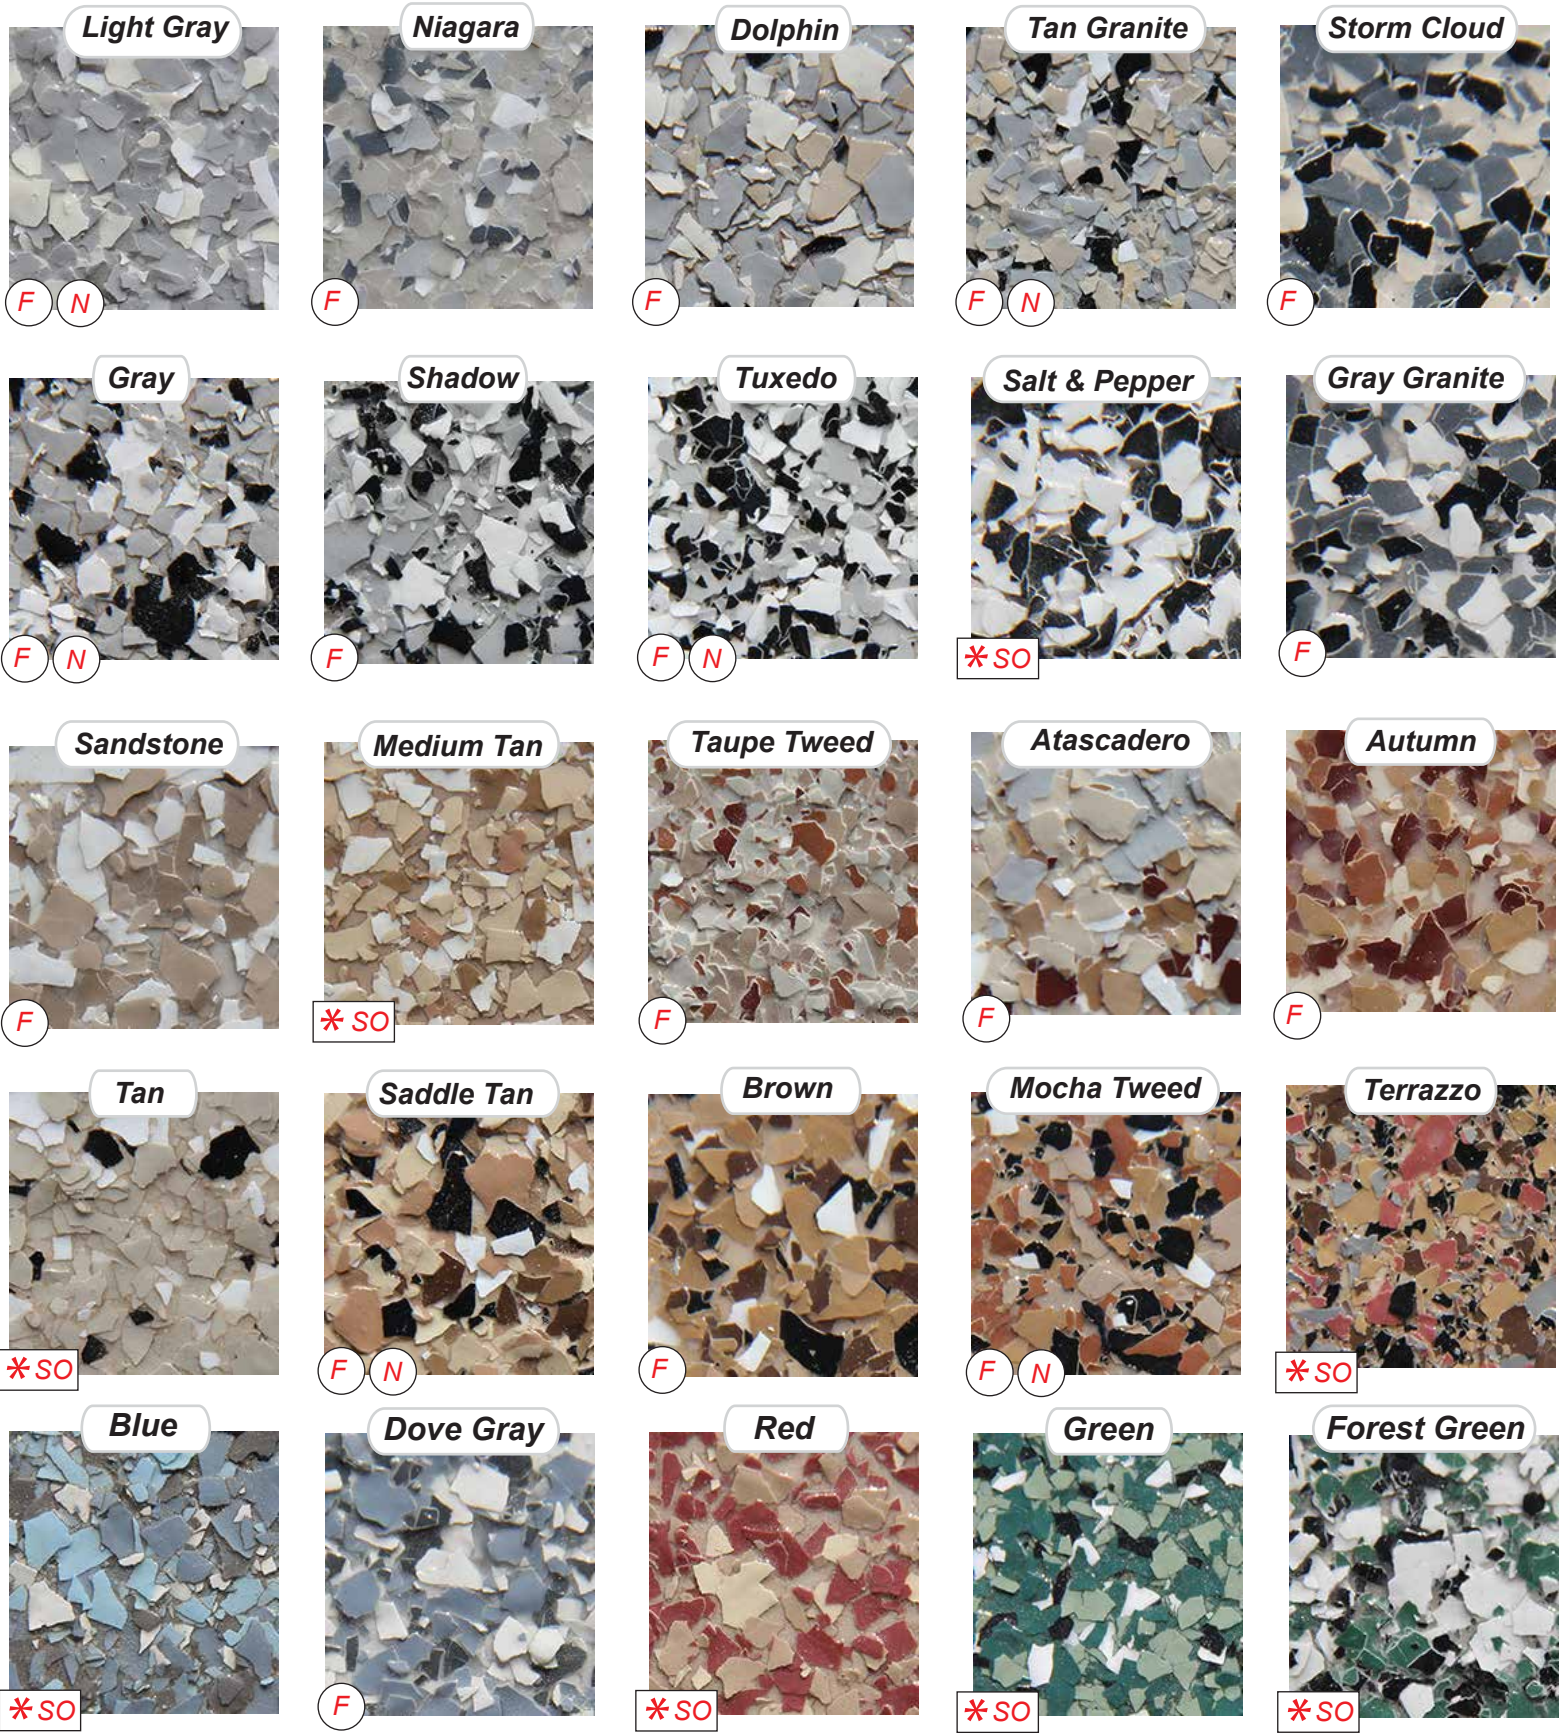

Concrete Restoration products
855-846-8277

Standard Chip Blends

In-stock F=Fullerton N=Newbury Park

* SO =Special Order

This chart is a **reference guide only** to give you an idea as to the approximate color. Colors will vary depending on application and the epoxy base color.