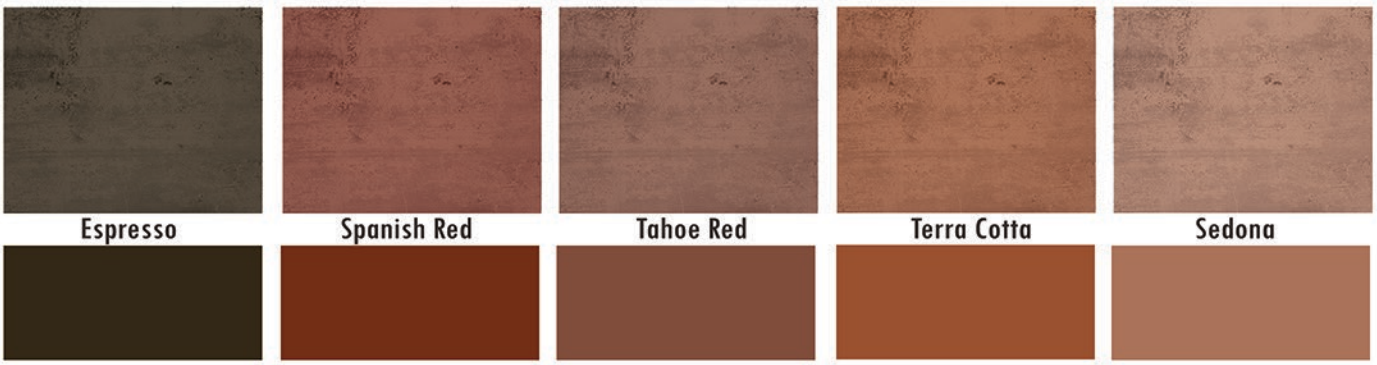

SOLID & TRANSPARENT CONCRETE STAIN

Custom colors available

This chart is a reference guide only to give you an idea as to the approximate color. Colors will vary depending on application, the concrete color and age of the concrete.